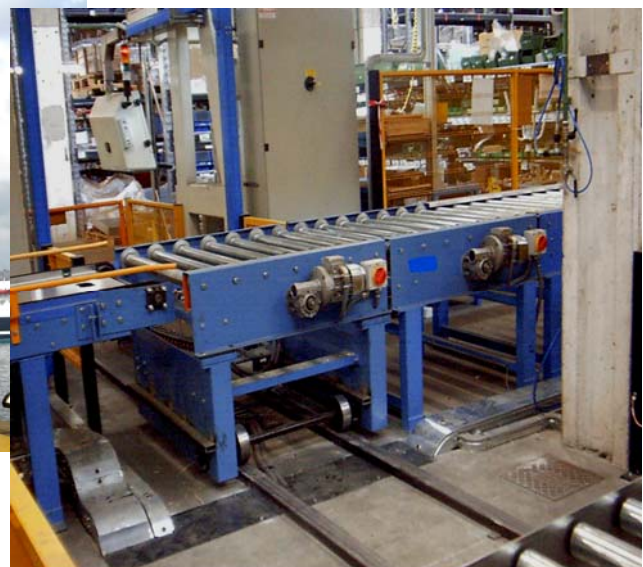

SITRAM Srl is an Engineering and Contractor italian Company which designs and manufactures technological plants for Company makers and Terminal cruises.

TERMINAL CRUISES EQUIPMENTS Dept.

Equipments for passenger boarding – (PBB)
–

CONVEYOR PLANTS Dept.

Automatic turnkey plants

Since 1998 SITRAM has been solving logistic problems in the ports for cruise vessels.

SITRAM designs and supplies Passenger Boarding Bridges – PBB –
Our bridges use the best technology for the security of the passengers.

SITRAM Srl designs and supplies Gangways – Belt conveyors for the loading/unloading of cruise vessels.

SITRAM Srl designs and supplies conveyor plants customized for the exigences of our customers.

SITRAM Srl
info@sitramsrl.com
www.sitramsrl.com